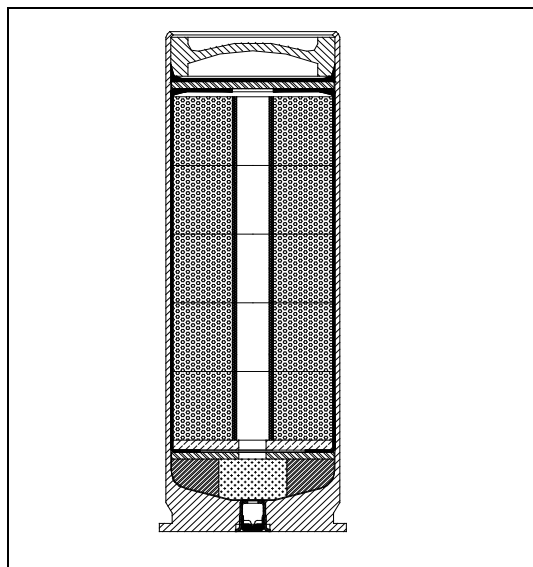

MODEL No.	DESCRIPTION:
4230ER	40MM CS Smoke – Extended Range
	Revision A 01/14

NOT TO SCALE

PHYSICAL & OPERATIONAL	
Type	Irritant & Smoke Pyrotechnic Projectiles
Caliber	40MM
Weapon Compatibility	All 40MM Launchers, M203, M79 and Multi - Launcher Type
Cartridge Length	4.8" (122 mm)
Effective Range*	150 yards (137 m)
Overall Weight	205 gm
Discharge Time	20- 40 Seconds
Warranty	5 Years From Shipment Date
<p>All specifications are average and are subject to change without notice. All performance specifications are based on testing conducted in Jamestown, PA USA, At an elevation of 1,058 feet above sea level at ambient temperature conditions.</p>	

SHIPPING INFORMATION	
Proper Shipping Name	Ammunition Smoke
UN Number	0303
Hazard Class	1.4G
Labels Required	Explosive 1.4G
Quantity Per Package	96
Total Package Weight	53 lb.
Package Type	UN Specification 1A2/Y36/S Metal Drum with Lever Lock Lid
Package Dimensions	19 X 12 (7 gal. drum)
Net Explosive Weight	119 gm